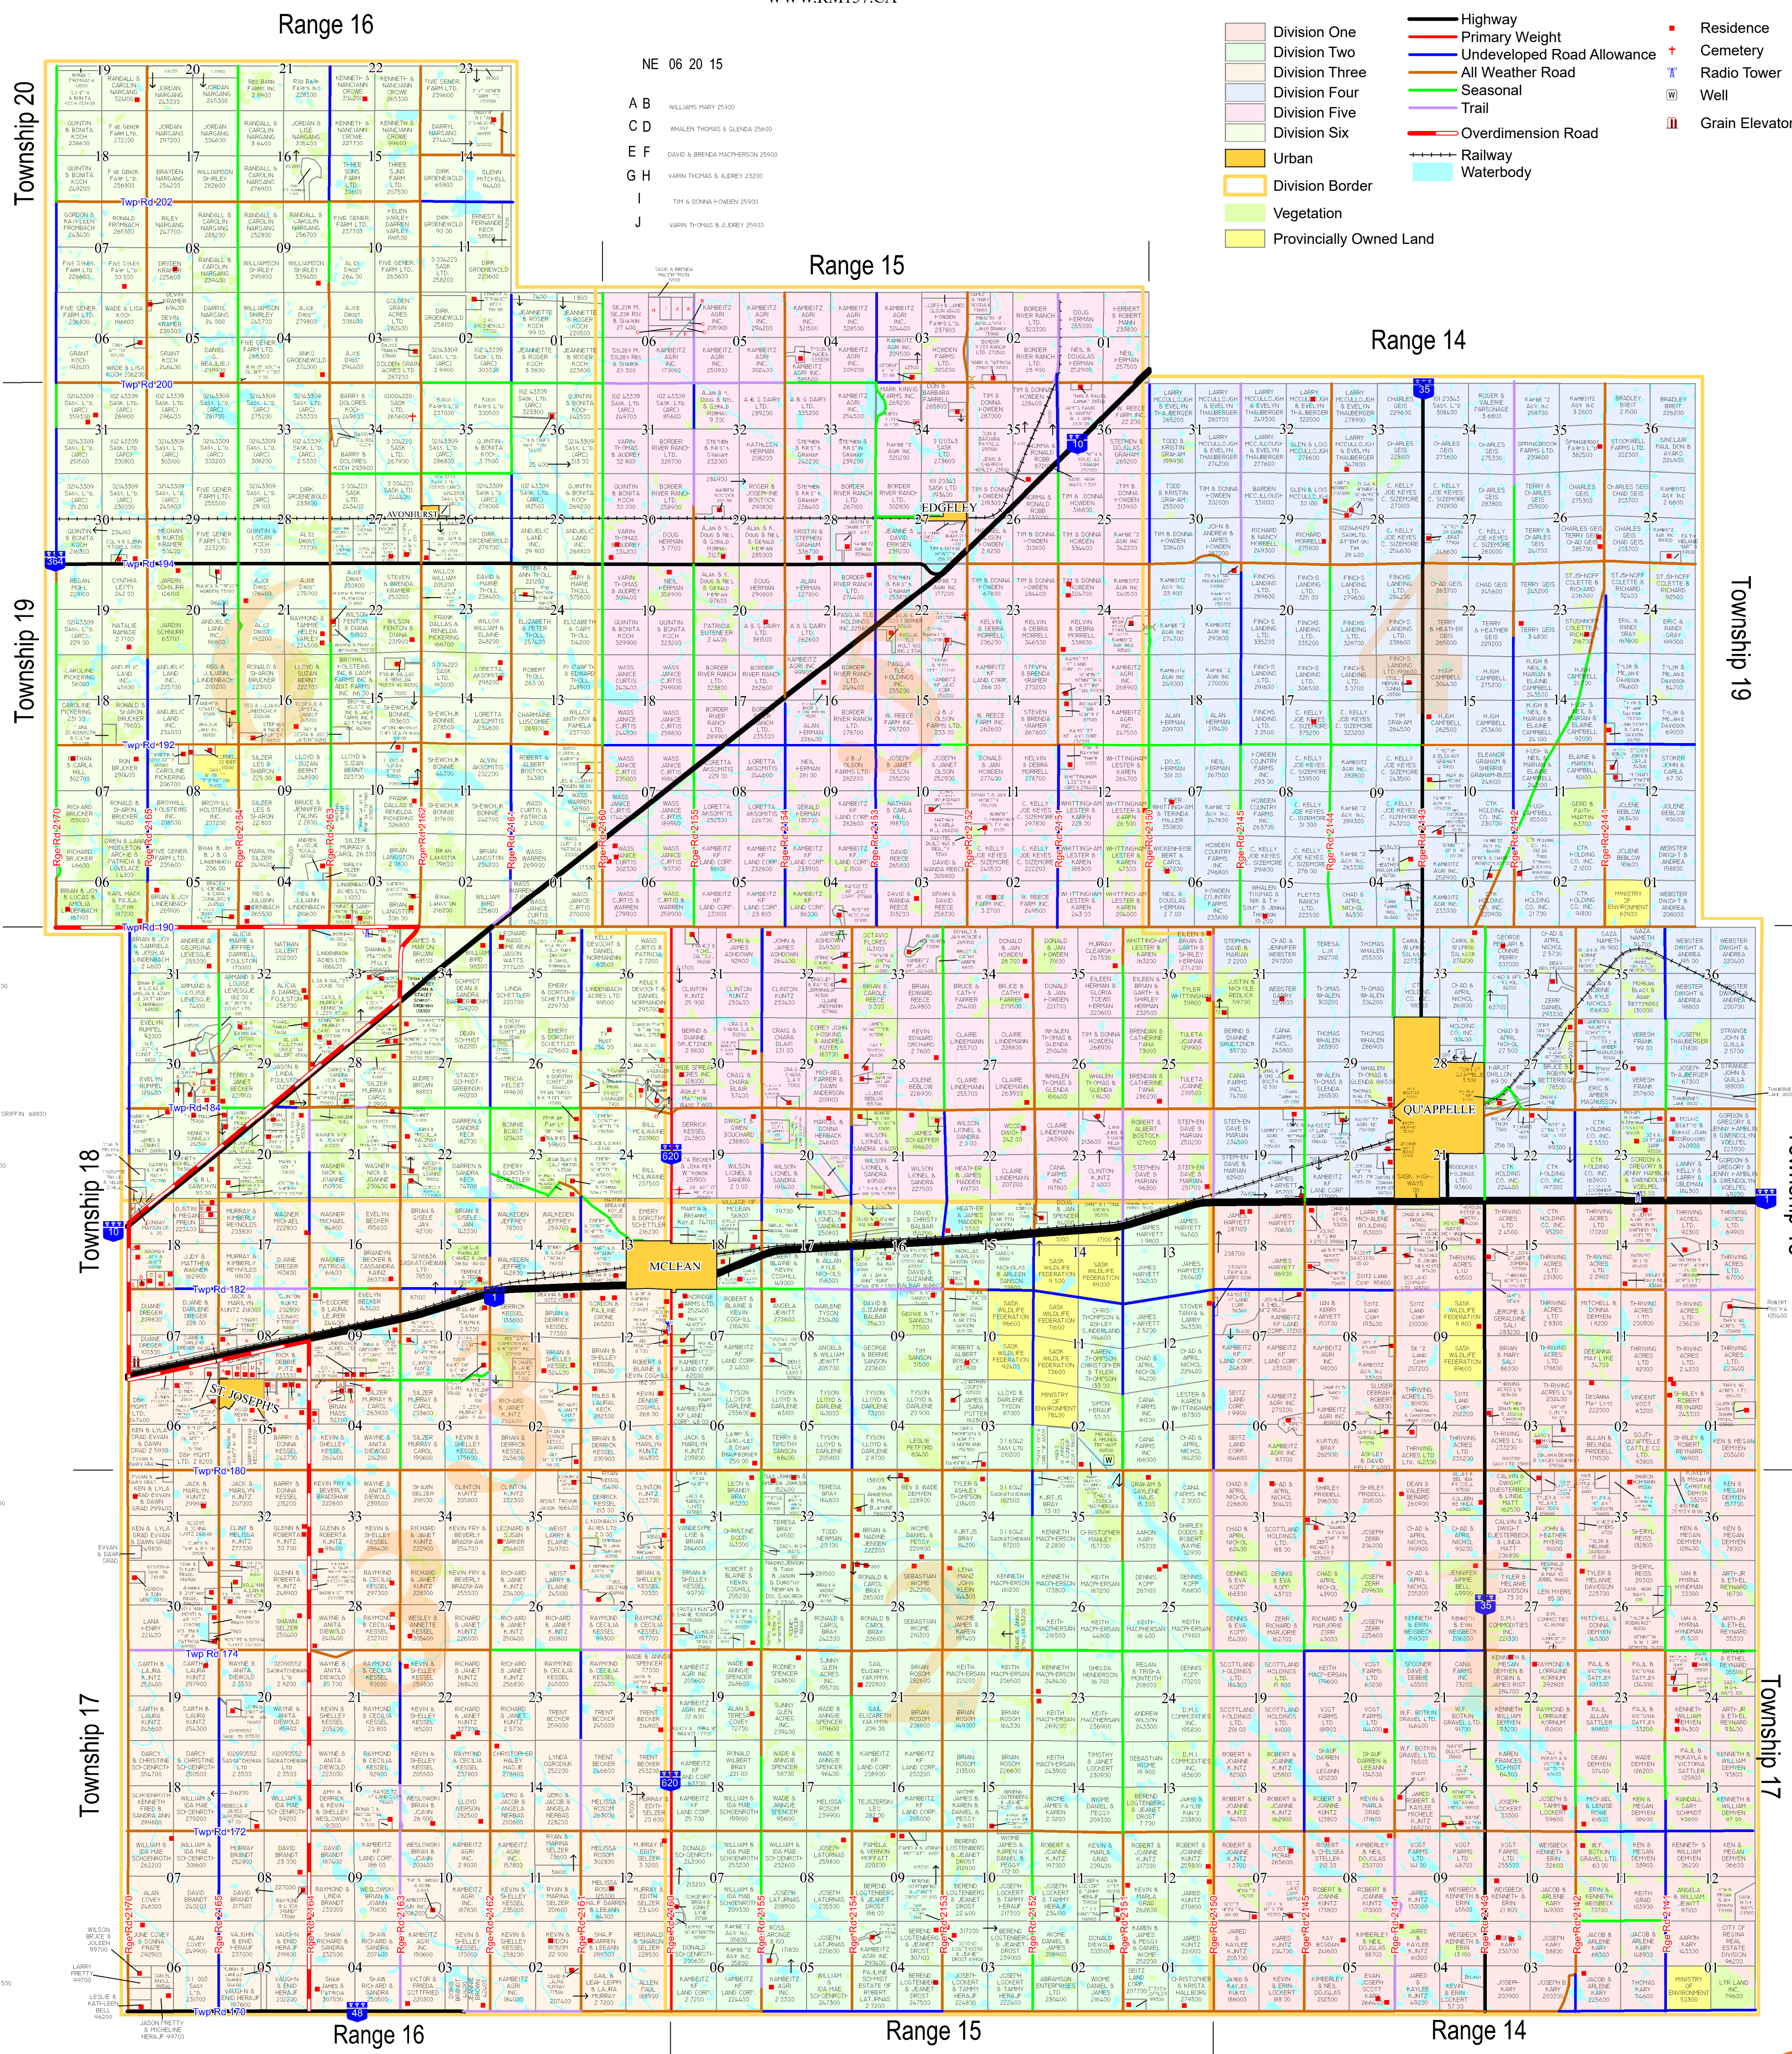

RURAL MUNICIPALITY OF SOUTH QU'APPELLE NO. 157

WEST OF SECOND MERIDIAN

BOX 66
QU'APPELLE SK S0G 4A0
PHONE: 306-699-2257
WWW.RM157.CA

Scale 1:61,930
Miles

LEGEND

- Division One
- Division Two
- Division Three
- Division Four
- Division Five
- Division Six
- Division Border
- Vegetation
- Provincially Owned Land
- Highway
- Primary Weight
- Undeveloped Road Allowance
- All Weather Road
- Seasonal
- Trail
- Overdimension Road
- Railway
- Waterbody
- Residence
- Cemetery
- Radio Tower
- Well
- Grain Elevator